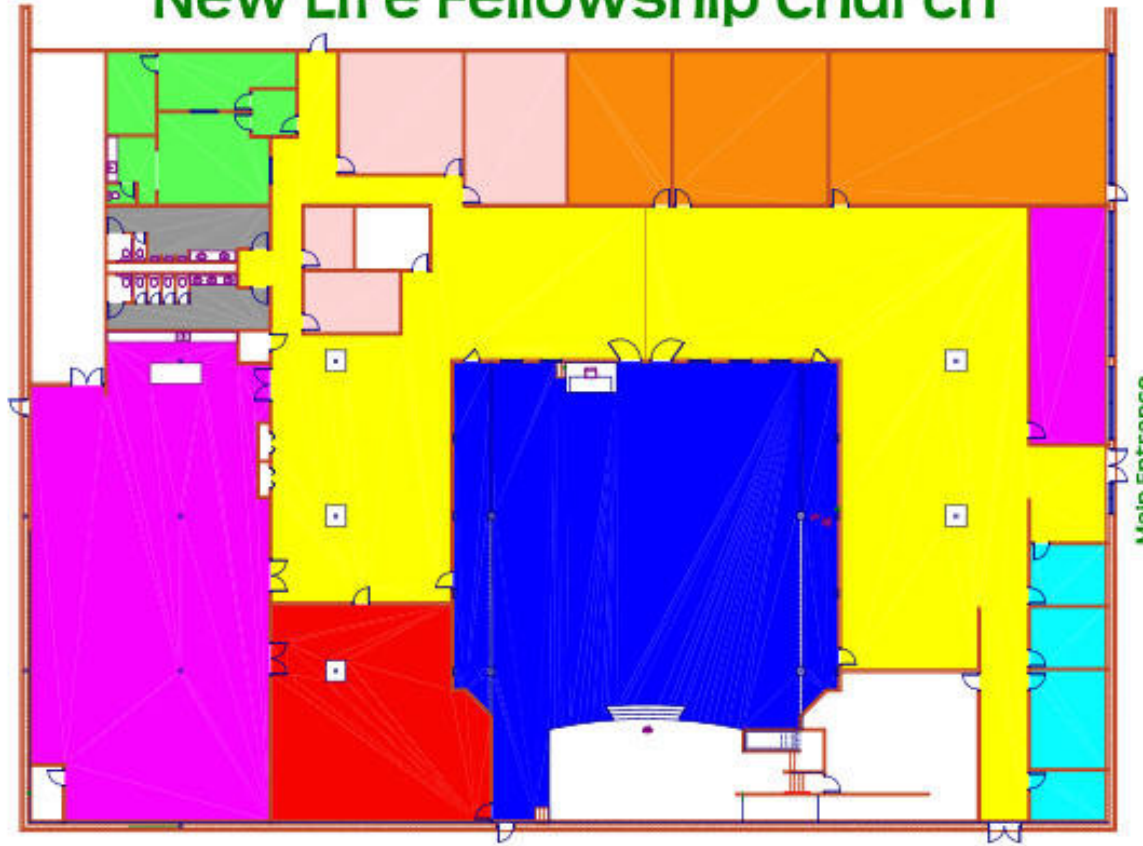

New Life Fellowship Church

Room Color Chart

- Men's & Women's Restrooms
- Children's Church
- Nursery
- Classrooms
- Fellowship Hall
- Offices
- Hallway
- Youth Room
- Sanctuary